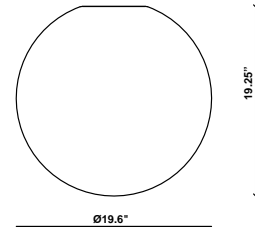

Lumi F07-F66

F07A25V01

A.Saggia & V.Sommella / D&G Studio

Fixture type

Project name

Description

19.6 inch Lumi Sfera three-layer, hand-blown glass diffuser for use with the Lumi HP LED modules.

Dimensions