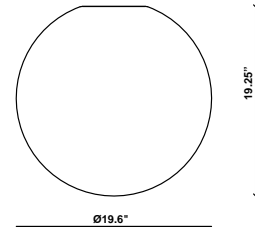

Lumi HP LED F66

F07A25V01

A.Saggia & V.Sommella / D&G Studio

Fixture type

Project name

Description

19.6 inch Lumi Sfera three-layer, hand-blown glass diffuser for use with the Lumi HP LED modules.

Dimensions