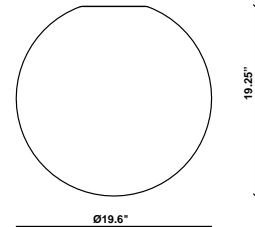

## Description

19.6 inch Lumi Sfera three-layer, hand-blown glass diffuser for use with the Lumi HP LED modules.

## Dimensions