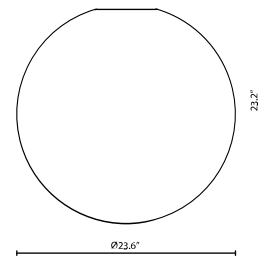

### Description

23.6 inch Lumi Sfera three-layer, hand-blown glass diffuser for use with the Lumi HP LED modules.

### Dimensions