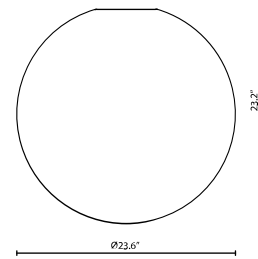

Lumi F07

F07A27V01

A.Saggia & V.Sommella / D&G Studio

Fixture type

Project name

Description

23.6 inch Lumi Sfera three-layer, hand-blown glass diffuser for use with the Lumi HP LED modules.

Dimensions