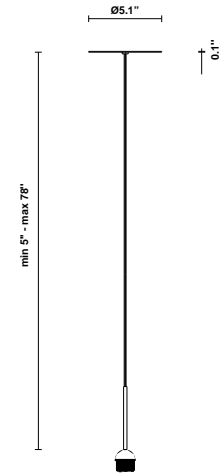

Lumi F07-F66

F07A05SA01

A.Saggia & V.Sommella / D&G Studio

Fixture type

Project name

Dimensions

Material

Metal

Description

Suspension module for use with small Lumi glass diffuser. Metal fitter, field-cutable wire, and canopy with painted white finish. Uses 50w max G9 lamp.

Voltage

120V

Specs

DRY

Light source and Technical

Lamp type: Halogen / LED

Wattage: 50W max