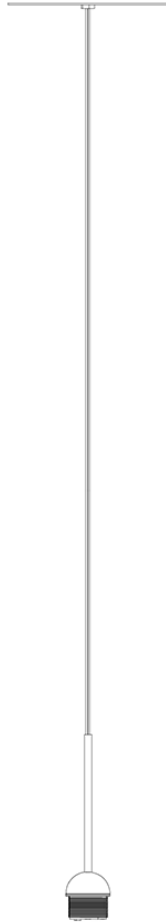

Lumi F07-F66

F07A05SA01

A.Saggia & V.Sommella / D&G Studio

Fixture type

Project name

Dimensions

Material

Metal

Color

White

Other colors available

Check online www.fabbian.us

Included accessories

LED, suspension cable, canopy

Not included accessories

Glass diffuser

Description

Suspension module for use with small Lumi glass diffuser. Metal fitter, field-cutable wire, and canopy with painted white finish. Uses 50w max G9 lamp.

Voltage

120V

Specs

DRY

Light source and Technical

Lamp type: Halogen / LED

Wattage: 50W max