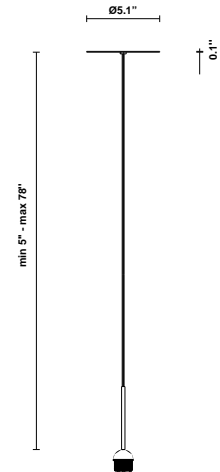

## Dimensions

## Description

Suspension module for use with small Lumi glass diffuser. Metal fitter, field-cutable wire, and canopy with painted white finish. Uses 50w max G9 lamp.