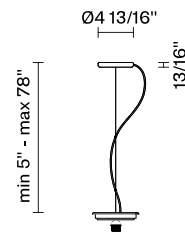

Lumi F07-F66

F07A01SA01

A.Saggia & V.Sommella / D&G Studio

Fixture type

Project name

Dimensions

Material

Metal

Description

Suspension module for use with large Lumi glass diffuser. Metal fitter, field-cuttable wire, and canopy with painted white finish. Uses 150w max E26 lamp.

Voltage

120V

Specs

DRY

Light source and Technical