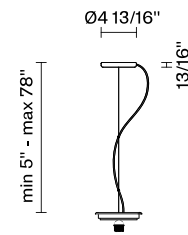

Lumi F07-F66

F07A01SA01

A.Saggia & V.Sommella / D&G Studio

Fixture type

Project name

Dimensions

Material

Metal

Description

Suspension module for use with large Lumi glass diffuser. Metal fitter, field-cuttable wire, and canopy with painted white finish. Uses 150w max E26 lamp.

Voltage

120V

Specs

DRY

Light source and Technical