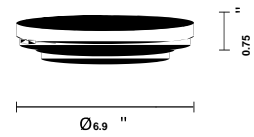

Lumi F07-F66

F07E11SA01

A.Saggia & V.Sommella / D&G Studio

Fixture type

Project name

Dimensions

Material

Metal