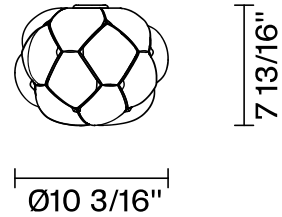

Material

Glass

Color

White and clear

Other colors available

Check online www.fabbian.us

Not included accessories

Light module, driver