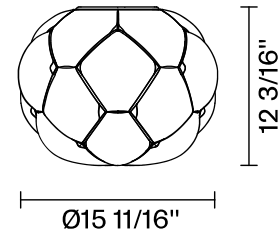

Material

Glass

Color

White and clear

Other colors available

Check online www.fabbian.us

Not included accessories

Light module, driver