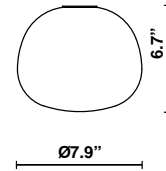

Lumi F07-F66

Fixture type

F07A05V01

Project name

A.Saggia & V.Sommella / D&G Studio

Description

7.8 inch Lumi Mochi three-layer, hand-blown glass diffuser for use with the small Lumi Tech lighting module.

Dimensions