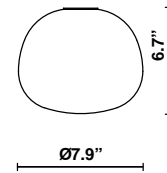

## Description

7.8 inch Lumi Mochi three-layer, hand-blown glass diffuser for use with the small Lumi Tech lighting module.

## Dimensions