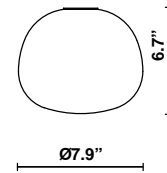

Lumi F07-F66

Fixture type

F07A05V01

Project name

A.Saggia & V.Sommella / D&G Studio

Description

7.8 inch Lumi Mochi three-layer, hand-blown glass diffuser for use with the small Lumi Tech lighting module.

Dimensions