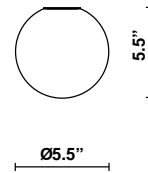

Lumi F07

Fixture type

F07A17V01

Project name

A.Saggia & V.Sommella / D&G Studio

Description

5.5 inch Lumi Sfera three-layer, hand-blown glass diffuser for use with the small Lumi Tech lighting module.

Dimensions