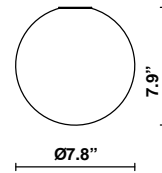

Lumi F07-F66

Fixture type

F07A19V01

Project name

A.Saggia & V.Sommella / D&G Studio

Description

7.8 inch Lumi Sfera three-layer, hand-blown glass diffuser for use with the small Lumi Tech lighting module.

Dimensions