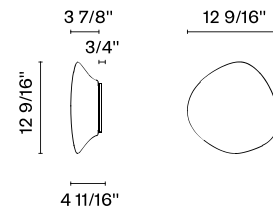

## Description

12.56 inch Lumi Mycena three-layer, hand-blown glass diffuser for use with the large Lumi wall/ceiling lighting modules.

## Dimensions