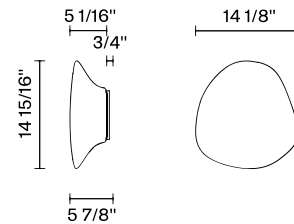

## Description

14.9 inch Lumi Mycena three-layer, hand-blown glass diffuser for use with the large Lumi wall/ceiling lighting modules.

## Dimensions