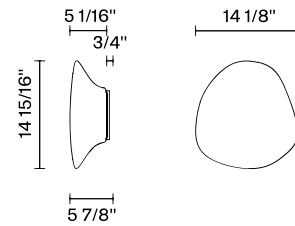

Material

Glass

Color

White

Other colors available

Check online www.fabbian.us

Not included accessories

Light module, driver (if required)