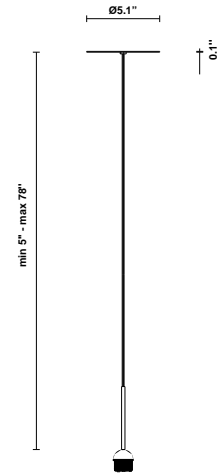

Cloudy F21

F07A05SA01

A.Saggia & V.Sommella / D&G Studio

Fixture type

Project name

Dimensions

Material

Metal

Description

Suspension module for use with small Cloudy glass diffuser. Metal fitter, field-cutable wire, and canopy with painted white finish. Uses 50w max G9 lamp.

Voltage

120V

Specs

DRY

Light source and Technical

Lamp type: Halogen / LED

Wattage: 50W max