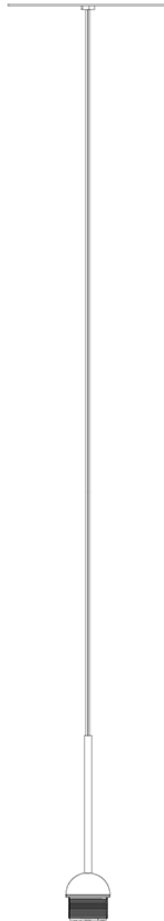

Cloudy F21

F07A05SA01

A.Saggia & V.Sommella / D&G Studio

Fixture type

Project name

Dimensions

Material

Metal

Color

White

Other colors available

Check online www.fabbian.us

Included accessories

LED, suspension cable, canopy

Not included accessories

Glass diffuser

Description

Suspension module for use with small Cloudy glass diffuser. Metal fitter, field-cutable wire, and canopy with painted white finish. Uses 50w max G9 lamp.

Voltage

120V

Specs

DRY

Light source and Technical

Lamp type: Halogen / LED

Wattage: 50W max