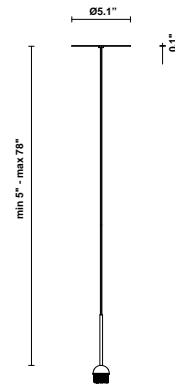

Cloudy F21

F66L01SA01

A.Saggia & V.Sommella / D&G Studio

Fixture type

Project name

Dimensions

Description

Suspension module for use with small Cloudy glass diffuser. Metal structure with painted white finish. Includes wipe down cover, junction box cover plate, and ceiling mounted spool for offset mounting. 2700K

Wattage: 7W

Color temperature: 2700K

CRI: 90+

Lumens: 900 initial lm

Material

Metal

Color

White