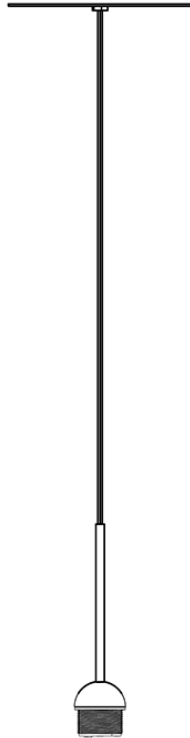

Cloudy F21

F66L01SA01

A.Saggia & V.Sommella / D&G Studio

Fixture type

Project name

Dimensions

Description

Suspension module for use with small Cloudy glass diffuser. Metal structure with painted white finish. Includes wipe down cover, junction box cover plate, and ceiling mounted spool for offset mounting. 2700K

Voltage

Based on selected driver

Dimmable

Based on selected driver

Specs

DRY

Light source and Technical

Lamp type: LED

Wattage: 7W

Color temperature: 2700K

CRI: 90+

Lumens: 900 initial lm

Material

Metal

Color

White