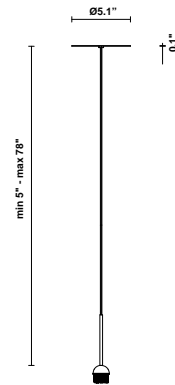

Cloudy F21

F66L01SA02

A.Saggia & V.Sommella / D&G Studio

Fixture type

Project name

Dimensions

Description

Suspension module for use with small Cloudy glass diffuser. Metal structure with painted black finish. Includes wipe down cover, junction box cover plate, and ceiling mounted spool for offset mounting. 2700K

Wattage: 7W

Color temperature: 2700K

CRI: 90+

Lumens: 900 initial lm

Material

Metal

Color

 Black