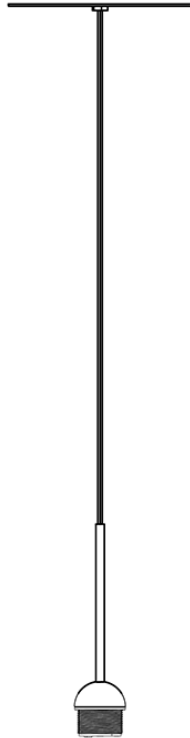

Cloudy F21

**F66L01SA12**

A.Saggia & V.Sommella / D&G Studio

Fixture type

Project name

## Dimensions

## Description

Suspension module for use with small Cloudy glass diffuser. Metal structure with painted gold finish. Includes wipe down cover, junction box cover plate, and ceiling mounted spool for offset mounting. 2700K

## Light source and Technical

**Lamp type:** LED

**Wattage:** 7W

**Color temperature:** 2700K

**CRI:** 90+

**Lumens:** 900 initial lm