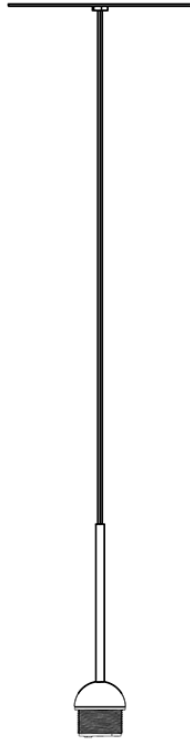

Cloudy F21

**F66L02SA01**

A.Saggia & V.Sommella / D&G Studio

Fixture type

Project name

## Dimensions

## Description

Suspension module for use with small Cloudy glass diffuser. Metal structure with painted white finish. Includes wipe down cover, junction box cover plate, and ceiling mounted spool for offset mounting. 3000K

## Light source and Technical

**Lamp type:** LED

**Wattage:** 7W

**Color temperature:** 3000K

**CRI:** 90+

**Lumens:** 900 initial lm