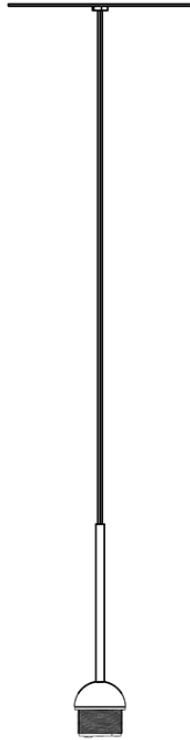

Cloudy F21

F66L02SA02

A.Saggia & V.Sommella / D&G Studio

Fixture type

Project name

Dimensions

Description

Suspension module for use with small Cloudy glass diffuser. Metal structure with painted black finish. Includes wipe down cover, junction box cover plate, and ceiling mounted spool for offset mounting. 3000K

Voltage

Based on selected driver

Dimmable

Based on selected driver

Specs

DRY

Light source and Technical

Lamp type: LED

Wattage: 7W

Color temperature: 3000K

CRI: 90+

Lumens: 900 initial lm

Material

Metal

Color

 Black