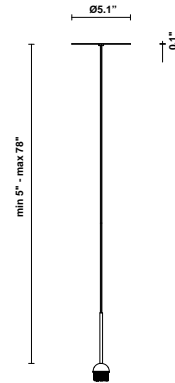

Cloudy F21

F66L02SA02

A.Saggia & V.Sommella / D&G Studio

Fixture type

Project name

Dimensions

Description

Suspension module for use with small Cloudy glass diffuser. Metal structure with painted black finish. Includes wipe down cover, junction box cover plate, and ceiling mounted spool for offset mounting. 3000K

Wattage: 7W

Color temperature: 3000K

CRI: 90+

Lumens: 900 initial lm

Material

Metal

Color

 Black