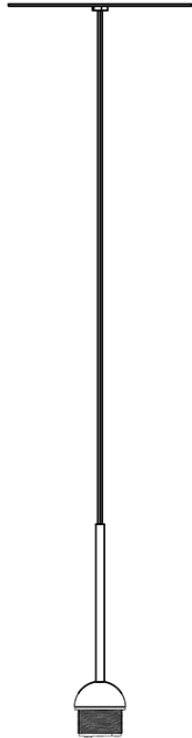

Cloudy F21

F66L03SA12

A.Saggia & V.Sommella / D&G Studio

Fixture type

Project name

Dimensions

Description

Suspension module for use with small Cloudy glass diffuser. Metal structure with painted gold finish. Includes wipe down cover, junction box cover plate, and ceiling mounted spool for offset mounting. 3500K

Voltage

Based on selected driver

Dimmable

Based on selected driver

Specs

DRY

Light source and Technical

Lamp type: LED

Wattage: 7W

Color temperature: 3500K

CRI: 90+

Lumens: 900 initial lm

Material

Metal

Color

 Gold