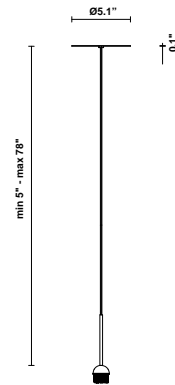

Cloudy F21

F66L03SA12

A.Saggia & V.Sommella / D&G Studio

Fixture type

Project name

Dimensions

Description

Suspension module for use with small Cloudy glass diffuser. Metal structure with painted gold finish. Includes wipe down cover, junction box cover plate, and ceiling mounted spool for offset mounting. 3500K

Wattage: 7W

Color temperature: 3500K

CRI: 90+

Lumens: 900 initial lm

Material

Metal

Color

 Gold