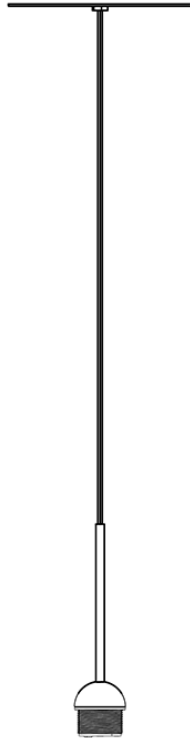

Cloudy F21

**F66L04SA12**

A.Saggia & V.Sommella / D&G Studio

Fixture type

Project name

## Dimensions

## Description

Suspension module for use with small Cloudy glass diffuser. Metal structure with painted gold finish. Includes wipe down cover, junction box cover plate, and ceiling mounted spool for offset mounting. 4000K

## Light source and Technical

Lamp type: LED

Wattage: 7W

Color temperature: 4000K

CRI: 90+

Lumens: 900 initial lm