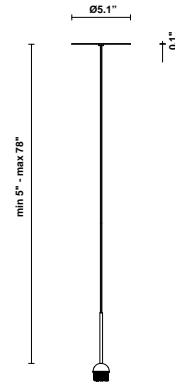

Cloudy F21

F66L04SA12

A.Saggia & V.Sommella / D&G Studio

Fixture type

Project name

Dimensions

Description

Suspension module for use with small Cloudy glass diffuser. Metal structure with painted gold finish. Includes wipe down cover, junction box cover plate, and ceiling mounted spool for offset mounting. 4000K

Wattage: 7W

Color temperature: 4000K

CRI: 90+

Lumens: 900 initial lm

Material

Metal

Color

 Gold