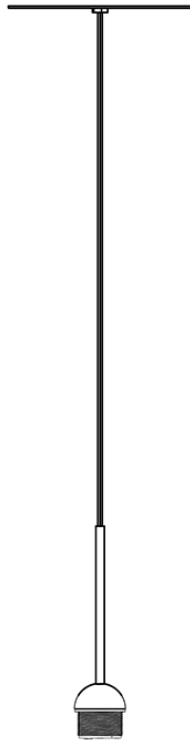

:Fabbian

Cloudy F21

F66L04SA41

A.Saggia & V.Sommella / D&G Studio

Fixture type

Project name

Dimensions

Description

Suspension module for use with small Cloudy glass diffuser. Metal structure with painted copper finish. Includes wipe down cover, junction box cover plate, and ceiling mounted spool for offset mounting. 4000K

Voltage

Based on selected driver

Dimmable

Based on selected driver

Specs

DRY

Light source and Technical

Lamp type: LED

Wattage: 7W

Color temperature: 4000K

CRI: 90+

Lumens: 900 initial lm

Material

Metal

Color

Copper