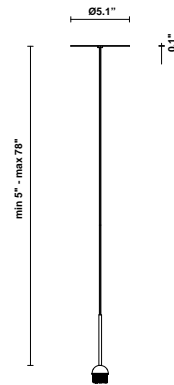

:Fabbian

Cloudy F21

F66L04SA41

A.Saggia & V.Sommella / D&G Studio

Fixture type

Project name

Dimensions

Description

Suspension module for use with small Cloudy glass diffuser. Metal structure with painted copper finish. Includes wipe down cover, junction box cover plate, and ceiling mounted spool for offset mounting. 4000K

Wattage: 7W

Color temperature: 4000K

CRI: 90+

Lumens: 900 initial lm

Material

Metal

Color

Copper