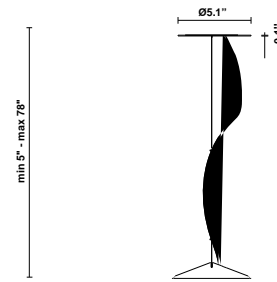

Cloudy F21

F66L11SA12

A.Saggia & V.Sommella / D&G Studio

Fixture type

Project name

Dimensions

Description

Suspension module for use with large Cloudy glass diffuser. Metal structure with painted gold finish. Includes wipe down cover, junction box cover plate, and offset mounting hardware. 2700K

Wattage: 17W

Color temperature: 2700K

CRI: 90+

Lumens: 2365 initial lm

Material

Metal

Color

 Gold