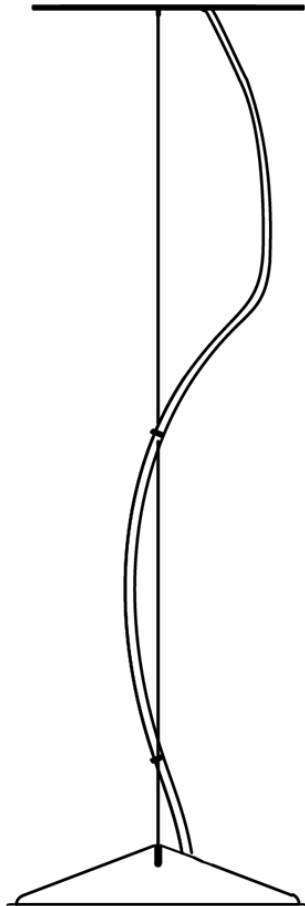

Cloudy F21

F66L11SA12

A.Saggia & V.Sommella / D&G Studio

Fixture type

Project name

Dimensions

Description

Suspension module for use with large Cloudy glass diffuser. Metal structure with painted gold finish. Includes wipe down cover, junction box cover plate, and offset mounting hardware. 2700K

Wattage: 17W

Color temperature: 2700K

CRI: 90+

Lumens: 2365 initial lm

Material

Metal

Color

 Gold