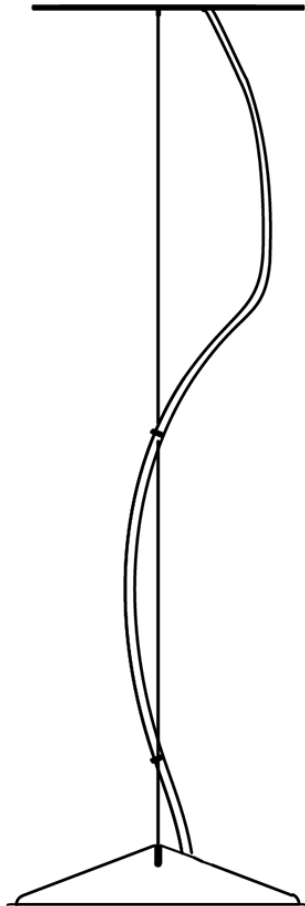

Cloudy F21

F66L12SA02

A.Saggia & V.Sommella / D&G Studio

Fixture type

Project name

Dimensions

Material

Metal