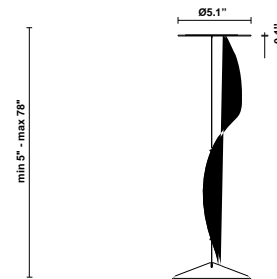

Cloudy F21

F66L12SA02

A.Saggia & V.Sommella / D&G Studio

Fixture type

Project name

Dimensions

Material

Metal

Description

Suspension module for use with large Cloudy glass diffuser. Metal structure with painted black finish. Includes wipe down cover, junction box cover plate, and offset mounting hardware. 3000K

Wattage: 17W

Color temperature: 3000K

CRI: 90+

Lumens: 2365 initial lm