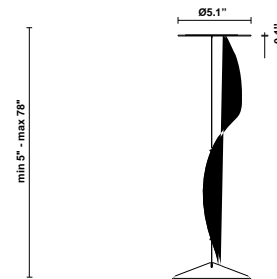

Cloudy F21

F66L14SA41

A.Saggia & V.Sommella / D&G Studio

Fixture type

Project name

Dimensions

Material

Metal

Description

Suspension module for use with large Cloudy glass diffuser. Metal structure with painted copper finish. Includes wipe down cover, junction box cover plate, and offset mounting hardware. 4000K

Wattage: 17W

Color temperature: 4000K

CRI: 90+

Lumens: 2365 initial lm