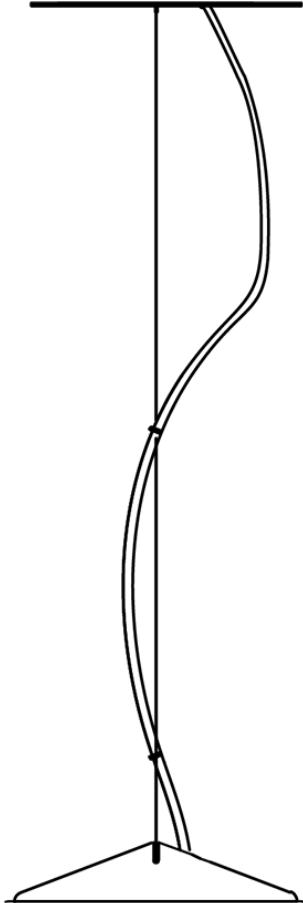

Cloudy F21

F66L14SA41

A.Saggia & V.Sommella / D&G Studio

Fixture type

Project name

Dimensions

Material

Metal

Description

Suspension module for use with large Cloudy glass diffuser. Metal structure with painted copper finish. Includes wipe down cover, junction box cover plate, and offset mounting hardware. 4000K