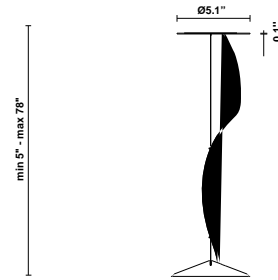

Cloudy F21

F66L14SA41

A.Saggia & V.Sommella / D&G Studio

Fixture type

Project name

Dimensions

Material

Metal

Description

Suspension module for use with large Cloudy glass diffuser. Metal structure with painted copper finish. Includes wipe down cover, junction box cover plate, and offset mounting hardware. 4000K

Wattage: 17W

Color temperature: 4000K

CRI: 90+

Lumens: 2365 initial lm