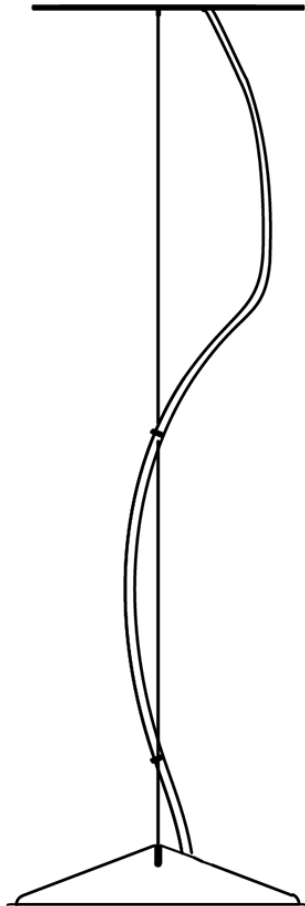

Cloudy F21

F66L14SA41

A.Saggia & V.Sommella / D&G Studio

Fixture type

Project name

Dimensions

Material

Metal

Description

Suspension module for use with large Cloudy glass diffuser. Metal structure with painted copper finish. Includes wipe down cover, junction box cover plate, and offset mounting hardware. 4000K