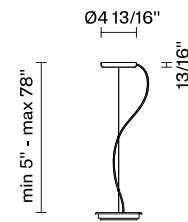

Cloudy F21

F07A35SA01

A.Saggia & V.Sommella / D&G Studio

Fixture type

Project name

Dimensions

Material

Metal

Description

Suspension module for use with large Cloudy glass diffuser. Metal fitter, field-cutttable wire, and canopy with painted white finish. Uses 17w 120V integral LED.

Voltage

120V

Dimmable

LED/ELV

Specs

DRY

Light source and Technical

Lamp type: LED 17W

Wattage: 17W

Color temperature: 3000K

CRI: >80

Lumens: 1850 lm