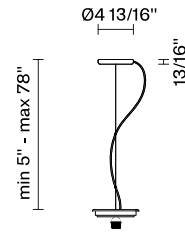

Cloudy F21

F07A01SA01

A.Saggia & V.Sommella / D&G Studio

Fixture type

Project name

Dimensions

Material

Metal

Description

Suspension module for use with large Cloudy glass diffuser. Metal fitter, field-cutttable wire, and canopy with painted white finish. Uses 150w max E26 lamp.

Voltage

120V

Specs

DRY

Light source and Technical