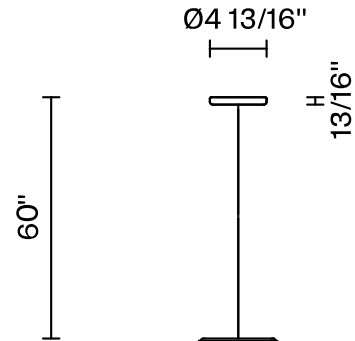

Cloudy F21

F07A61SA01

A.Saggia & V.Sommella / D&G Studio

Fixture type

Project name

Dimensions

Material

Metal

Description

Rigid stem suspension module for use with large Cloudy glass diffuser. Metal fitter, field-cuttable rod, and canopy with painted white finish. Uses 120V dim-to-warm technology for 3000K to 1800K dimming.

Wattage: 17W

Color temperature: 3000K to 1800K

CRI: 90+

Lumens: 1307 initial lm