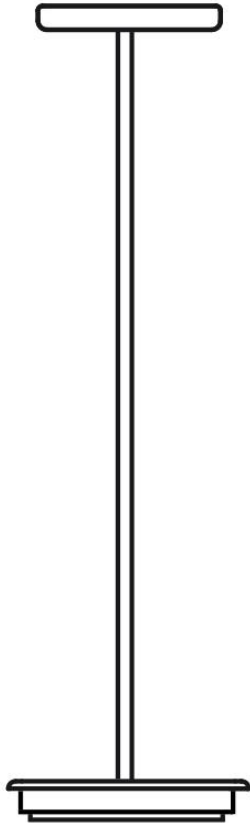

Cloudy F21

F07A61SA01

A.Saggia & V.Sommella / D&G Studio

Fixture type

Project name

Dimensions

Material

Metal

Color

White

Other colors available

Check online www.fabbian.us

Included accessories

LED, stem, canopy

Not included accessories

Glass diffuser

Description

Rigid stem suspension module for use with large Cloudy glass diffuser. Metal fitter, field-cuttable rod, and canopy with painted white finish. Uses 120V dim-to-warm technology for 3000K to 1800K dimming.

Voltage

120V

Dimmable

TRIAC/ELV

Specs

DRY

Light source and Technical

Lamp type: LED