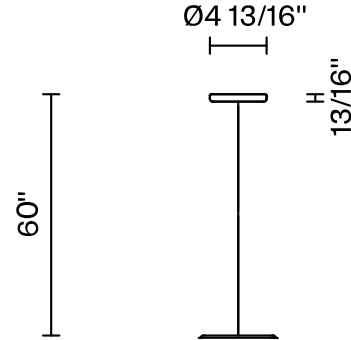

Cloudy F21

F07A61SA12

A.Saggia & V.Sommella / D&G Studio

Fixture type

Project name

Dimensions

Material

Metal

Description

Rigid stem suspension module for use with large Cloudy glass diffuser. Metal fitter, field-cuttable stem, and canopy with painted gold finish. Uses 120V dim-to-warm technology for 3000K to 1800K dimming.

Wattage: 17W

Color temperature: 3000K to 1800K

CRI: 90+

Lumens: 1307 initial lm