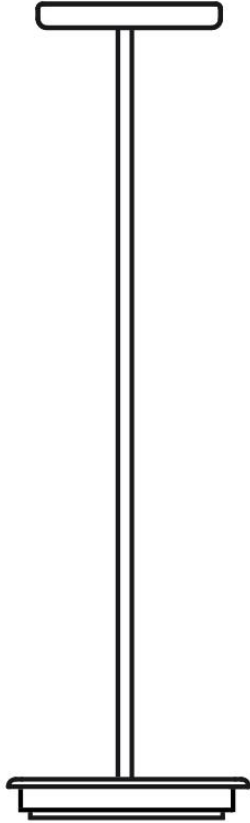

Cloudy F21

F07A61SA12

A.Saggia & V.Sommella / D&G Studio

Fixture type

Project name

Dimensions

Material

Metal

Description

Rigid stem suspension module for use with large Cloudy glass diffuser. Metal fitter, field-cuttable stem, and canopy with painted gold finish. Uses 120V dim-to-warm technology for 3000K to 1800K dimming.

Voltage

120V

Dimmable

TRIAC/ELV

Specs

DRY

Light source and Technical

Lamp type: LED

Wattage: 17W

Color temperature: 3000K to 1800K

CRI: 90+

Lumens: 1307 initial lm