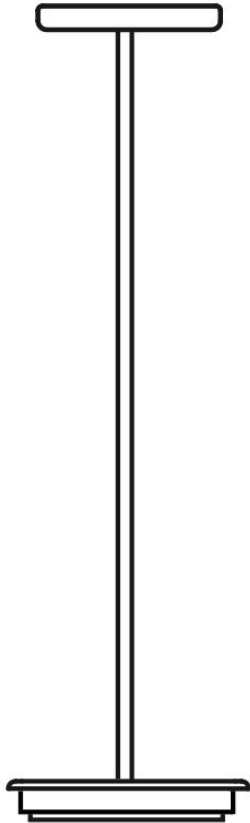

Cloudy F21
F07A62SA01

Fixture type
Project name

A.Saggia & V.Sommella / D&G Studio

Dimensions

Material

Metal

Color

White

Other colors available

Check online www.fabbian.us

Included accessories

LED, stem, canopy

Not included accessories

Glass diffuser

Description

Rigid stem suspension module for use with large Cloudy glass diffuser. Metal fitter, field-cuttable stem, and canopy with painted white finish. Uses 120V 3000K LED.

Voltage

120V

Dimmable

TRIAC/ELV

Specs

DRY

Light source and Technical

Lamp type: LED

Wattage: 17W

Color temperature: 3000K

CRI: 90+

Lumens: 1307 initial lm