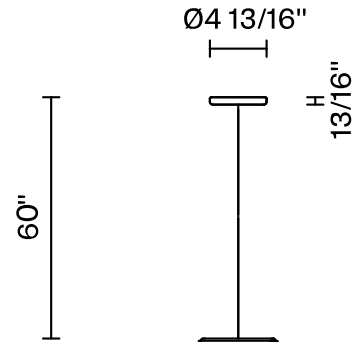

Cloudy F21
F07A62SA01

Fixture type
Project name

A.Saggia & V.Sommella / D&G Studio

Dimensions

Material

Metal

Color

White

Other colors available

Check online www.fabbian.us

Included accessories

LED, stem, canopy

Not included accessories

Glass diffuser

Description

Rigid stem suspension module for use with large Cloudy glass diffuser. Metal fitter, field-cuttable stem, and canopy with painted white finish. Uses 120V 3000K LED.

Voltage

120V

Dimmable

TRIAC/ELV

Specs

DRY

Light source and Technical

Lamp type: LED

Wattage: 17W

Color temperature: 3000K

CRI: 90+

Lumens: 1307 initial lm