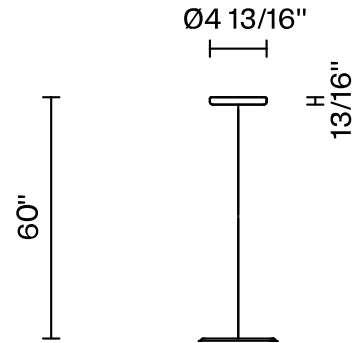

## Dimensions

## Light source and Technical

Lamp type: LED

Wattage: 17W

Color temperature: 3000K

CRI: 90+

Lumens: 1307 initial lm