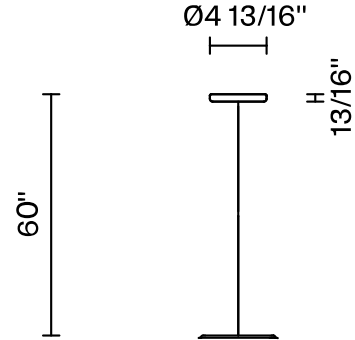

Cloudy F21

F66L71SA02

A.Saggia & V.Sommella / D&G Studio

Fixture type

Project name

Dimensions

Material

Metal

Description

Rigid stem suspension module for use with large Cloudy glass diffuser. Metal fitter, field-cuttable stem, and canopy with painted black finish. Includes wipe-down cover, junction box cover plate, and offset mounting hardware. 2700K

Wattage: 17W

Color temperature: 2700K

CRI: 90+

Lumens: 2365 initial lm