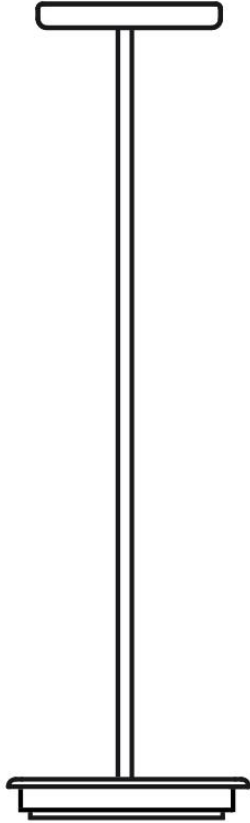

Cloudy F21

F66L71SA02

A.Saggia & V.Sommella / D&G Studio

Fixture type

Project name

Dimensions

Material

Metal

Description

Rigid stem suspension module for use with large Cloudy glass diffuser. Metal fitter, field-cuttable stem, and canopy with painted black finish. Includes wipe-down cover, junction box cover plate, and offset mounting hardware. 2700K

Wattage: 17W

Color temperature: 2700K

CRI: 90+

Lumens: 2365 initial lm