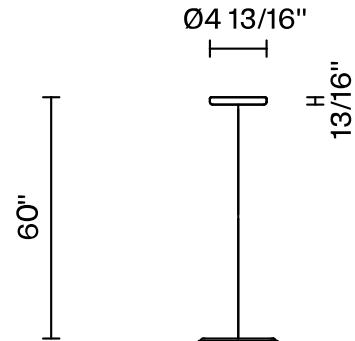

Cloudy F21

F66L71SA12

A.Saggia & V.Sommella / D&G Studio

Fixture type

Project name

Dimensions

Material

Metal

Description

Rigid stem suspension module for use with large Cloudy glass diffuser. Metal fitter, field-cuttable stem, and canopy with painted gold finish. Includes wipe-down cover, junction box cover plate, and offset mounting hardware. 2700K

Wattage: 17W

Color temperature: 2700K

CRI: 90+

Lumens: 2365 initial lm