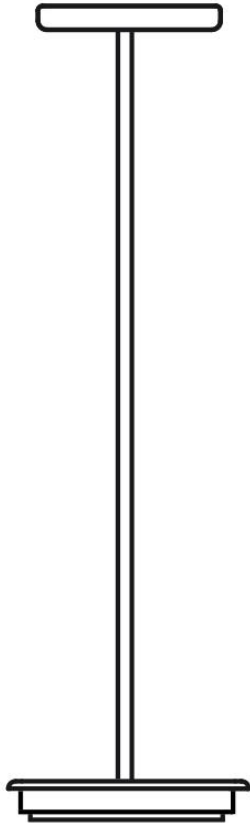

Cloudy F21

F66L71SA12

A.Saggia & V.Sommella / D&G Studio

Fixture type

Project name

Dimensions

Material

Metal

Description

Rigid stem suspension module for use with large Cloudy glass diffuser. Metal fitter, field-cuttable stem, and canopy with painted gold finish. Includes wipe-down cover, junction box cover plate, and offset mounting hardware. 2700K

Wattage: 17W

Color temperature: 2700K

CRI: 90+

Lumens: 2365 initial lm