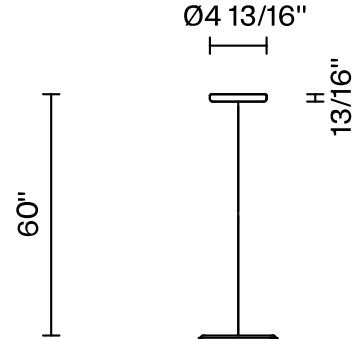

## Dimensions

## Light source and Technical

**Lamp type:** LED

**Wattage:** 17W

**Color temperature:** 3000K

**CRI:** 90+

**Lumens:** 2365 initial lm