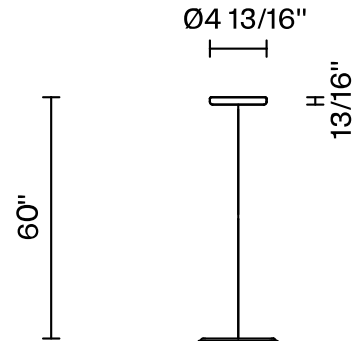

Cloudy F21

F66L72SA12

A.Saggia & V.Sommella / D&G Studio

Fixture type

Project name

Dimensions

Material

Metal

Description

Rigid stem suspension module for use with large Cloudy glass diffuser. Metal fitter, field-cuttable stem, and canopy with painted gold finish. Includes wipe-down cover, junction box cover plate, and offset mounting hardware. 3000K

Wattage: 17W

Color temperature: 3000K

CRI: 90+

Lumens: 2365 initial lm