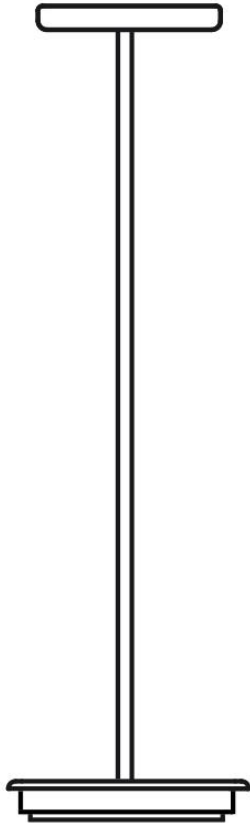

Cloudy F21

F66L72SA12

A.Saggia & V.Sommella / D&G Studio

Fixture type

Project name

Dimensions

Material

Metal

Description

Rigid stem suspension module for use with large Cloudy glass diffuser. Metal fitter, field-cuttable stem, and canopy with painted gold finish. Includes wipe-down cover, junction box cover plate, and offset mounting hardware. 3000K