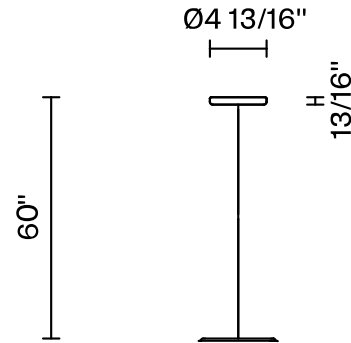

Cloudy F21

F66L72SA12

A.Saggia & V.Sommella / D&G Studio

Fixture type

Project name

Dimensions

Material

Metal

Description

Rigid stem suspension module for use with large Cloudy glass diffuser. Metal fitter, field-cuttable stem, and canopy with painted gold finish. Includes wipe-down cover, junction box cover plate, and offset mounting hardware. 3000K

Wattage: 17W

Color temperature: 3000K

CRI: 90+

Lumens: 2365 initial lm