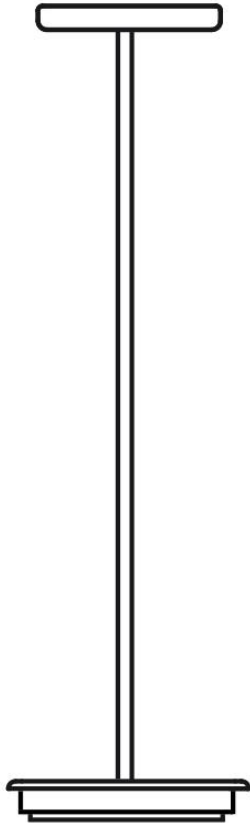

Cloudy F21

**F66L73SA01**

A.Saggia & V.Sommella / D&G Studio

Fixture type

Project name

## Dimensions

## Material

Metal

## Light source and Technical

**Lamp type:** LED

**Wattage:** 17W

**Color temperature:** 3500K

**CRI:** 90+

**Lumens:** 2365 initial lm