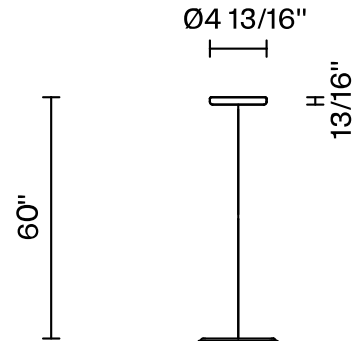

## Dimensions

## Light source and Technical

**Lamp type:** LED

**Wattage:** 17W

**Color temperature:** 3500K

**CRI:** 90+

**Lumens:** 2365 initial lm