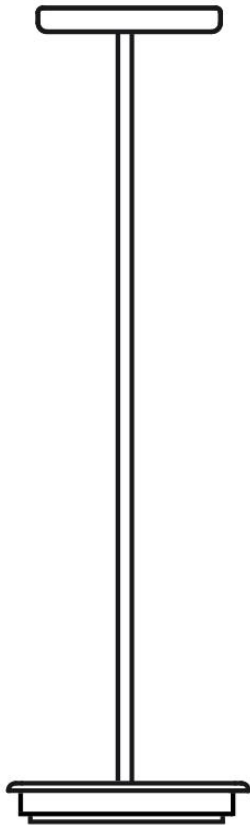

Cloudy F21

F66L73SA41

A.Saggia & V.Sommella / D&G Studio

Fixture type

Project name

Dimensions

Material

Metal

Color

 Copper

Other colors available

Check online www.fabbian.us

Included accessories

LED, stem, canopy

Not included accessories

Glass diffuser

Description

Rigid stem suspension module for use with large Cloudy glass diffuser. Metal fitter, field-cuttable stem, and canopy with painted copper finish. Includes wipe-down cover, junction box cover plate, and offset mounting hardware. 3500K

Wattage: 17W

Color temperature: 3500K

CRI: 90+

Lumens: 2365 initial lm