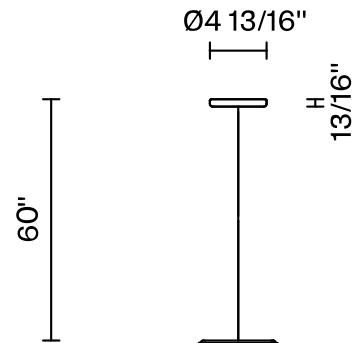

Cloudy F21

F66L73SA41

A.Saggia & V.Sommella / D&G Studio

Fixture type

Project name

Dimensions

Material

Metal

Description

Rigid stem suspension module for use with large Cloudy glass diffuser. Metal fitter, field-cuttable stem, and canopy with painted copper finish. Includes wipe-down cover, junction box cover plate, and offset mounting hardware. 3500K

Wattage: 17W

Color temperature: 3500K

CRI: 90+

Lumens: 2365 initial lm