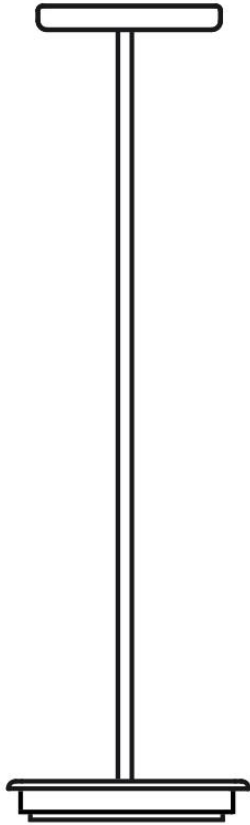

Cloudy F21

**F66L74SA01**

A.Saggia & V.Sommella / D&G Studio

Fixture type

Project name

## Dimensions

## Material

Metal

## Light source and Technical

**Lamp type:** LED

**Wattage:** 17W

**Color temperature:** 4000K

**CRI:** 90+

**Lumens:** 2365 initial lm