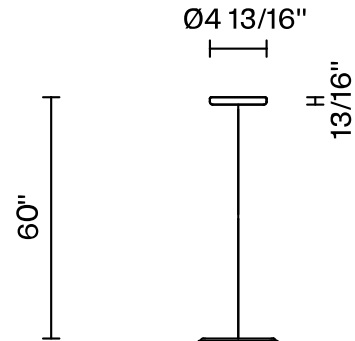

Cloudy F21

F66L74SA02

A.Saggia & V.Sommella / D&G Studio

Fixture type

Project name

Dimensions

Material

Metal

Description

Rigid stem suspension module for use with large Cloudy glass diffuser. Metal fitter, field-cuttable stem, and canopy with painted black finish. Includes wipe-down cover, junction box cover plate, and offset mounting hardware. 4000K

Wattage: 17W

Color temperature: 4000K

CRI: 90+

Lumens: 2365 initial lm