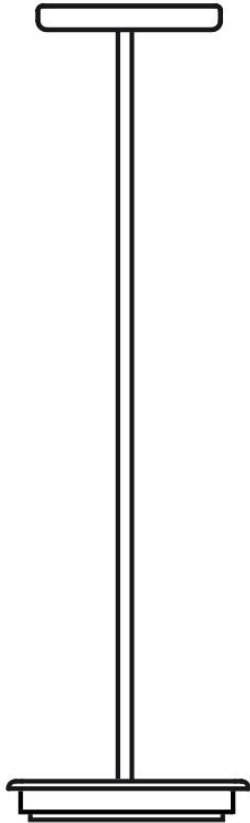

Cloudy F21

F66L74SA02

A.Saggia & V.Sommella / D&G Studio

Fixture type

Project name

Dimensions

Material

Metal

Description

Rigid stem suspension module for use with large Cloudy glass diffuser. Metal fitter, field-cuttable stem, and canopy with painted black finish. Includes wipe-down cover, junction box cover plate, and offset mounting hardware. 4000K

Wattage: 17W

Color temperature: 4000K

CRI: 90+

Lumens: 2365 initial lm