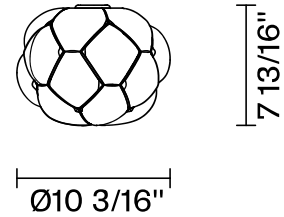

Material

Glass

Color

White and clear

Other colors available

Check online www.fabbian.us

Not included accessories

Light module, driver