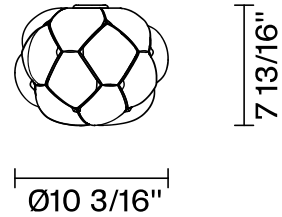

## Description

10.2 inch Cloudy hand-blown glass diffuser for use with small glass lighting modules. White milky glass at the top and see-through glass at the bottom to create the true effect of a cloud.

## Dimensions