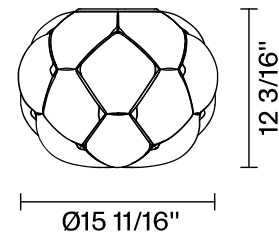

Material

Glass

Color

White and clear

Other colors available

Check online www.fabbian.us

Not included accessories

Light module, driver