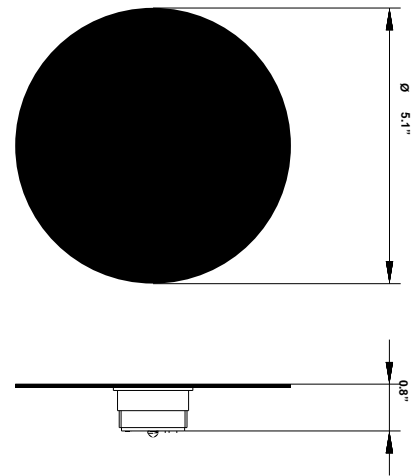

Cloudy F21

F66G01SA01

A.Saggia & V.Sommella / D&G Studio

Fixture type

Project name

Dimensions

Description

Wall or ceiling module for use with small Cloudy glass diffuser. Metal structure with painted white finish. 2700K

Wattage: 7W

Color temperature: 2700K

CRI: 90+

Lumens: 900 initial lm

Material

Metal

Color

White