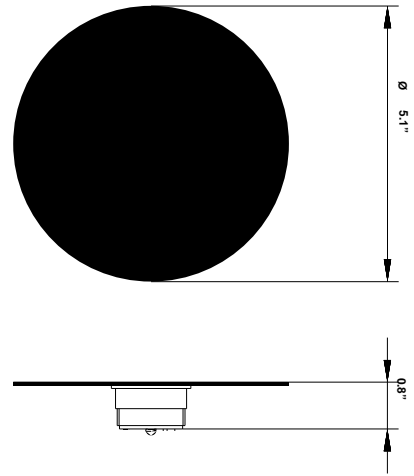

Cloudy F21

F66G01SA01

A.Saggia & V.Sommella / D&G Studio

Fixture type

Project name

Dimensions

Description

Wall or ceiling module for use with small Cloudy glass diffuser. Metal structure with painted white finish. 2700K

Wattage: 7W

Color temperature: 2700K

CRI: 90+

Lumens: 900 initial lm

Material

Metal

Color

White