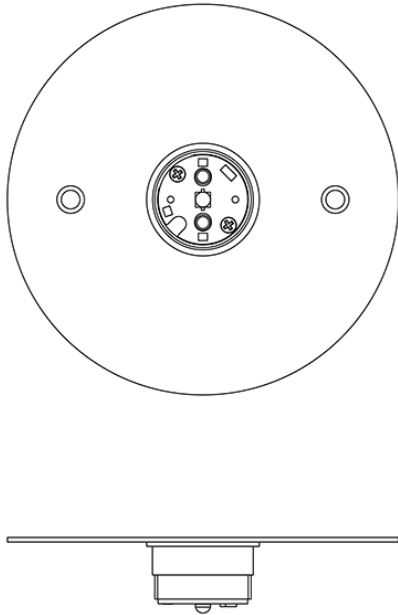

Cloudy F21

F66G01SA01

A.Saggia & V.Sommella / D&G Studio

Fixture type

Project name

Dimensions

Description

Wall or ceiling module for use with small Cloudy glass diffuser. Metal structure with painted white finish. 2700K

Voltage

Based on selected driver

Dimmable

Based on selected driver

Specs

DRY

Light source and Technical

Lamp type: LED

Wattage: 7W

Color temperature: 2700K

CRI: 90+

Lumens: 900 initial lm

Material

Metal

Color

White