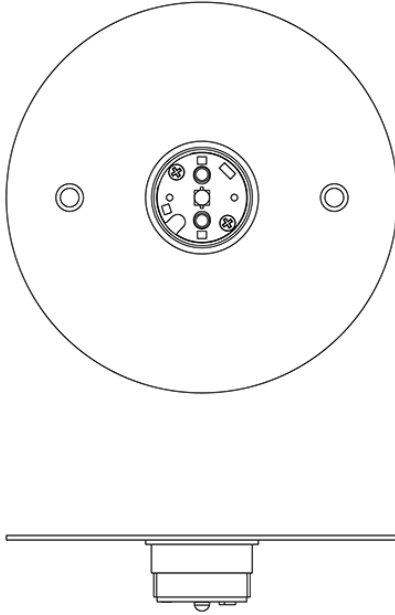

## Dimensions

## Description

Wall or ceiling module for use with small Cloudy glass diffuser. Metal structure with painted black finish. 2700K