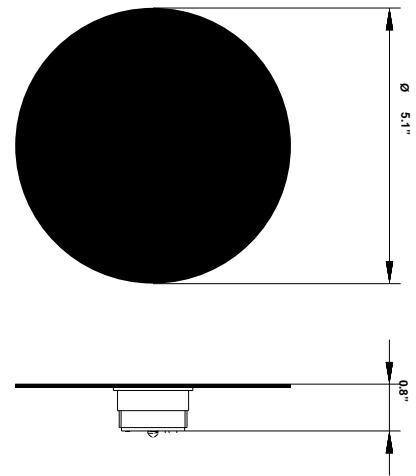

Cloudy F21

F66G01SA 02

A.Saggia & V.Sommella / D&G Studio

Fixture type

Project name

Dimensions

Description

Wall or ceiling module for use with small Cloudy glass diffuser. Metal structure with painted black finish. 2700K

Wattage: 7W

Color temperature: 2700K

CRI: 90+

Lumens: 900 initial lm

Material

Metal

Color

 Black