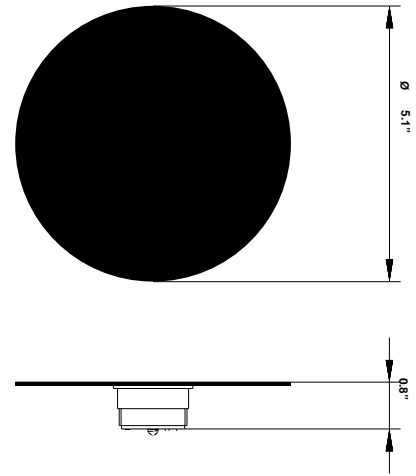

Cloudy F21

F66G01SA 12

A.Saggia & V.Sommella / D&G Studio

Fixture type

Project name

Dimensions

Description

Wall or ceiling module for use with small Cloudy glass diffuser. Metal structure with painted gold finish. 2700K

Wattage: 7W

Color temperature: 2700K

CRI: 90+

Lumens: 900 initial lm

Material

Metal

Color

 Gold