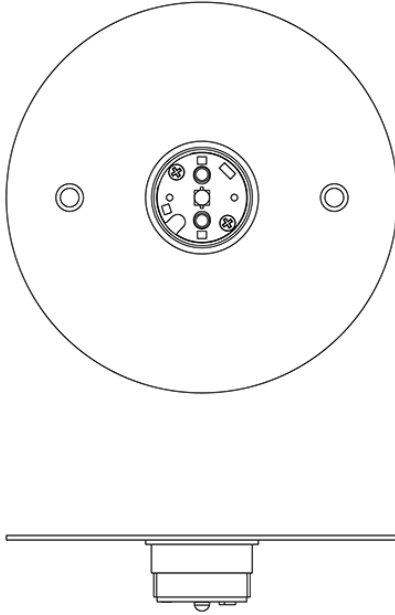

Cloudy F21

F66G01SA 12

A.Saggia & V.Sommella / D&G Studio

Fixture type

Project name

Dimensions

Description

Wall or ceiling module for use with small Cloudy glass diffuser. Metal structure with painted gold finish. 2700K

Voltage

Based on selected driver

Dimmable

Based on selected driver

Specs

DRY

Light source and Technical

Lamp type: LED

Wattage: 7W

Color temperature: 2700K

CRI: 90+

Lumens: 900 initial lm

Material

Metal

Color

 Gold