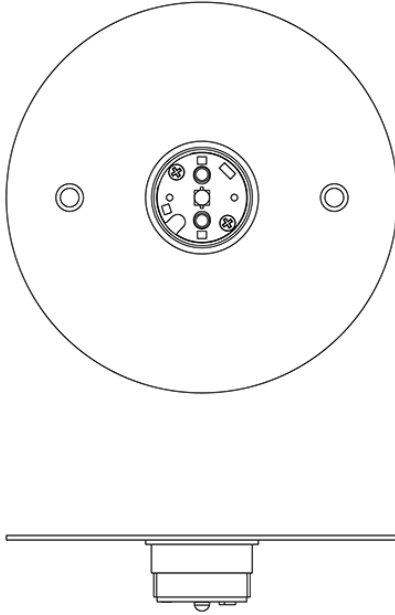

Description

Wall or ceiling module for use with small Cloudy glass diffuser. Metal structure with painted gold finish. 2700K

Voltage

Based on selected driver

Dimmable

Based on selected driver

Specs

DRY

Light source and Technical

Lamp type: LED

Wattage: 7W

Color temperature: 2700K

CRI: 90+

Lumens: 900 initial lm

Material

Metal

Color

Gold

Other colors available

Check online www.fabbian.us

Included accessories

LED

Not included accessories

Glass diffuser, driver