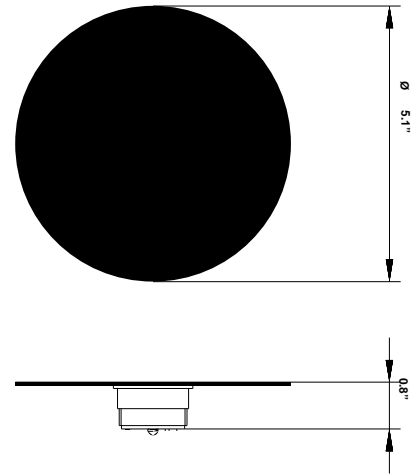

Cloudy F21

F66G01SA 41

A.Saggia & V.Sommella / D&G Studio

Fixture type

Project name

Dimensions

Description

Wall or ceiling module for use with small Cloudy glass diffuser. Metal structure with painted copper finish. 2700K

Wattage: 7W

Color temperature: 2700K

CRI: 90+

Lumens: 900 initial lm

Material

Metal

Color

 Copper