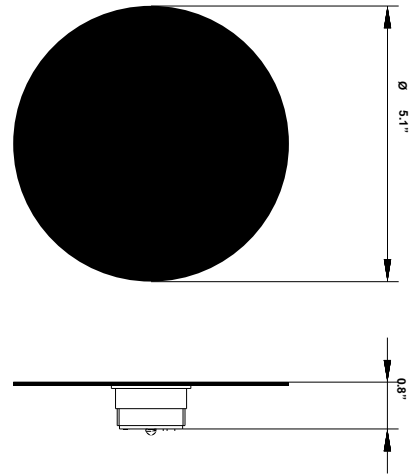

Cloudy F21

F66G02SA 01

A.Saggia & V.Sommella / D&G Studio

Fixture type

Project name

Dimensions

Description

Wall or ceiling module for use with small Cloudy glass diffuser. Metal structure with painted white finish. 3000K

Wattage: 7W

Color temperature: 3000K

CRI: 90+

Lumens: 900 initial lm

Material

Metal

Color

White