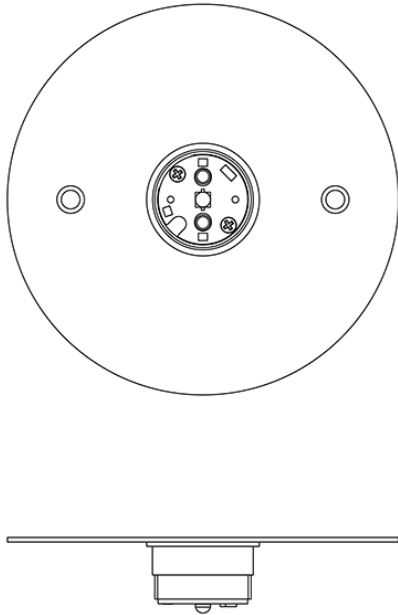

Cloudy F21

F66G02SA 01

A.Saggia & V.Sommella / D&G Studio

Fixture type

Project name

Dimensions

Description

Wall or ceiling module for use with small Cloudy glass diffuser. Metal structure with painted white finish. 3000K

Voltage

Based on selected driver

Dimmable

Based on selected driver

Specs

DRY

Light source and Technical

Lamp type: LED

Wattage: 7W

Color temperature: 3000K

CRI: 90+

Lumens: 900 initial lm

Material

Metal

Color

White