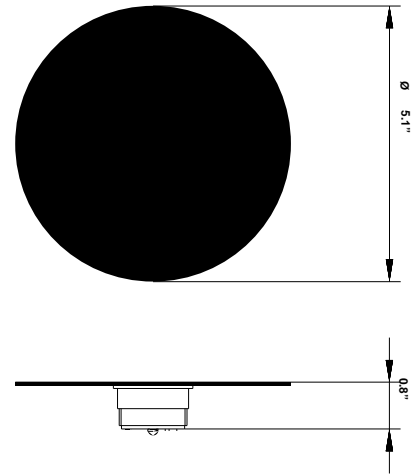

Cloudy F21

F66G02SA 01

A.Saggia & V.Sommella / D&G Studio

Fixture type

Project name

Dimensions

Description

Wall or ceiling module for use with small Cloudy glass diffuser. Metal structure with painted white finish. 3000K

Wattage: 7W

Color temperature: 3000K

CRI: 90+

Lumens: 900 initial lm

Material

Metal

Color

White