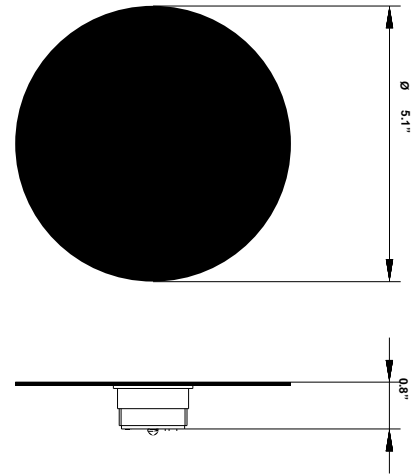

Cloudy F21

F66G02SA 02

A.Saggia & V.Sommella / D&G Studio

Fixture type

Project name

Dimensions

Description

Wall or ceiling module for use with small Cloudy glass diffuser. Metal structure with painted black finish. 3000K

Wattage: 7W

Color temperature: 3000K

CRI: 90+

Lumens: 900 initial lm

Material

Metal

Color

 Black