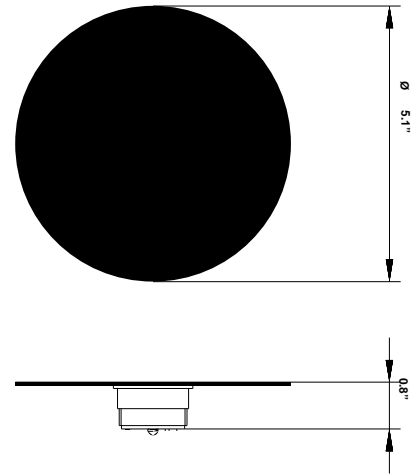

Cloudy F21

F66G02SA 12

A.Saggia & V.Sommella / D&G Studio

Fixture type

Project name

Dimensions

Description

Wall or ceiling module for use with small Cloudy glass diffuser. Metal structure with painted gold finish. 3000K

Wattage: 7W

Color temperature: 3000K

CRI: 90+

Lumens: 900 initial lm

Material

Metal

Color

 Gold