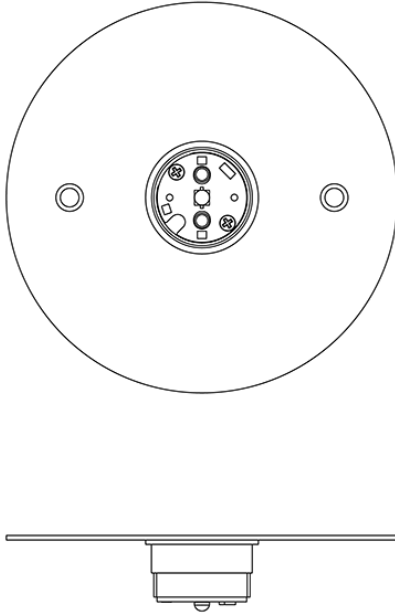

Cloudy F21

F66G02SA 12

A.Saggia & V.Sommella / D&G Studio

Fixture type

Project name

Dimensions

Description

Wall or ceiling module for use with small Cloudy glass diffuser. Metal structure with painted gold finish. 3000K

Voltage

Based on selected driver

Dimmable

Based on selected driver

Specs

DRY

Light source and Technical

Lamp type: LED

Wattage: 7W

Color temperature: 3000K

CRI: 90+

Lumens: 900 initial lm

Material

Metal

Color

 Gold