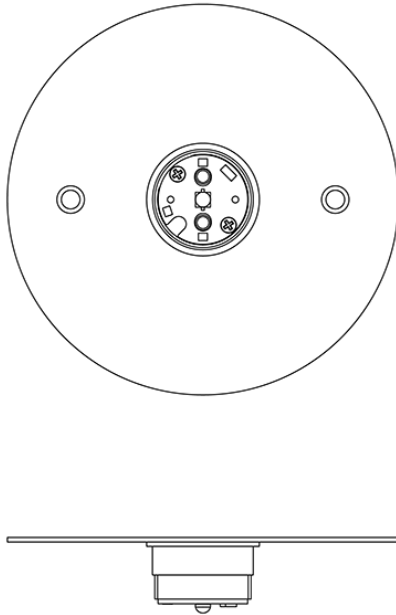

Cloudy F21

F66G02SA 12

A.Saggia & V.Sommella / D&G Studio

Fixture type

Project name

Dimensions

Description

Wall or ceiling module for use with small Cloudy glass diffuser. Metal structure with painted gold finish. 3000K

Voltage

Based on selected driver

Dimmable

Based on selected driver

Specs

DRY

Light source and Technical

Lamp type: LED

Wattage: 7W

Color temperature: 3000K

CRI: 90+

Lumens: 900 initial lm

Material

Metal

Color

Gold