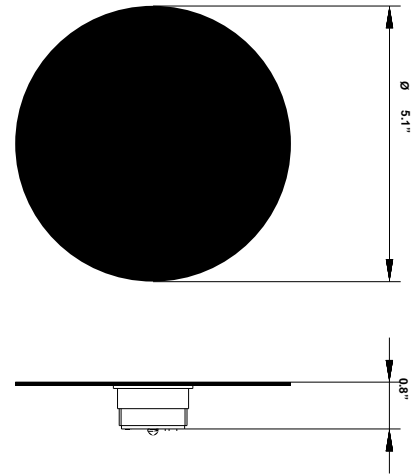

Cloudy F21

F66G02SA 12

A.Saggia & V.Sommella / D&G Studio

Fixture type

Project name

Dimensions

Description

Wall or ceiling module for use with small Cloudy glass diffuser. Metal structure with painted gold finish. 3000K

Wattage: 7W

Color temperature: 3000K

CRI: 90+

Lumens: 900 initial lm

Material

Metal

Color

Gold