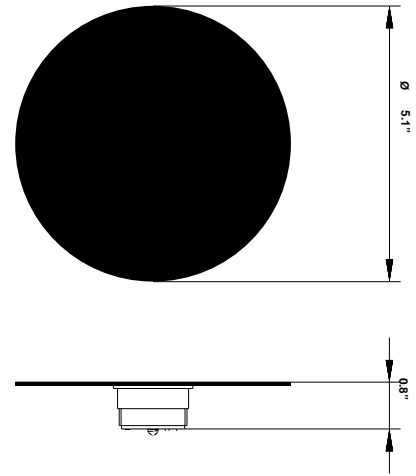

Cloudy F21

F66G02SA 41

A.Saggia & V.Sommella / D&G Studio

Fixture type

Project name

Dimensions

Description

Wall or ceiling module for use with small Cloudy glass diffuser. Metal structure with painted copper finish. 3000K

Wattage: 7W

Color temperature: 3000K

CRI: 90+

Lumens: 900 initial lm

Material

Metal

Color

 Copper