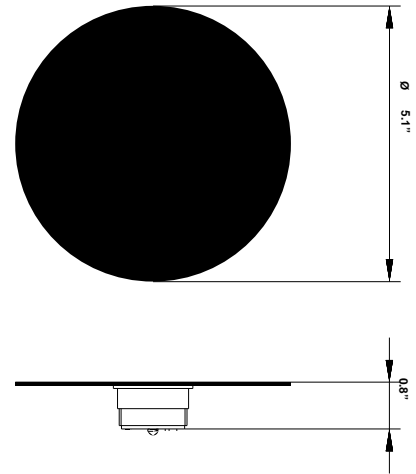

Cloudy F21

F66G03SA 01

A.Saggia & V.Sommella / D&G Studio

Fixture type

Project name

Dimensions

Description

Wall or ceiling module for use with small Cloudy glass diffuser. Metal structure with painted white finish. 3500K

Wattage: 7W

Color temperature: 3500K

CRI: 90+

Lumens: 900 initial lm

Material

Metal

Color

White