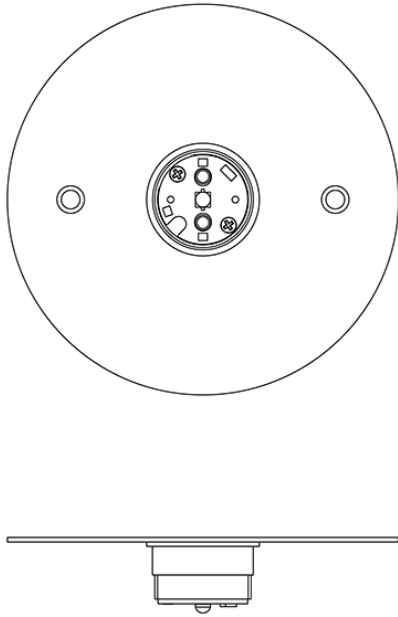

Cloudy F21

F66G03SA 01

A.Saggia & V.Sommella / D&G Studio

Fixture type

Project name

Dimensions

Description

Wall or ceiling module for use with small Cloudy glass diffuser. Metal structure with painted white finish. 3500K

Voltage

Based on selected driver

Dimmable

Based on selected driver

Specs

DRY

Light source and Technical

Lamp type: LED

Wattage: 7W

Color temperature: 3500K

CRI: 90+

Lumens: 900 initial lm

Material

Metal

Color

White