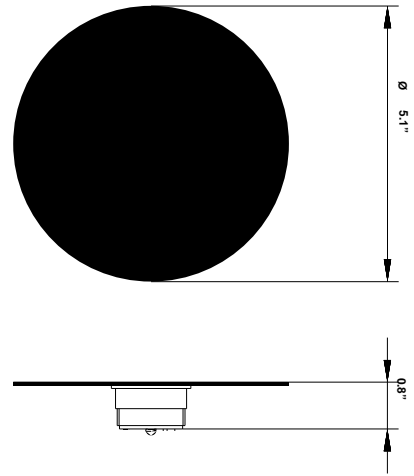

Cloudy F21

F66G03SA 01

A.Saggia & V.Sommella / D&G Studio

Fixture type

Project name

Dimensions

Description

Wall or ceiling module for use with small Cloudy glass diffuser. Metal structure with painted white finish. 3500K

Wattage: 7W

Color temperature: 3500K

CRI: 90+

Lumens: 900 initial lm

Material

Metal

Color

White